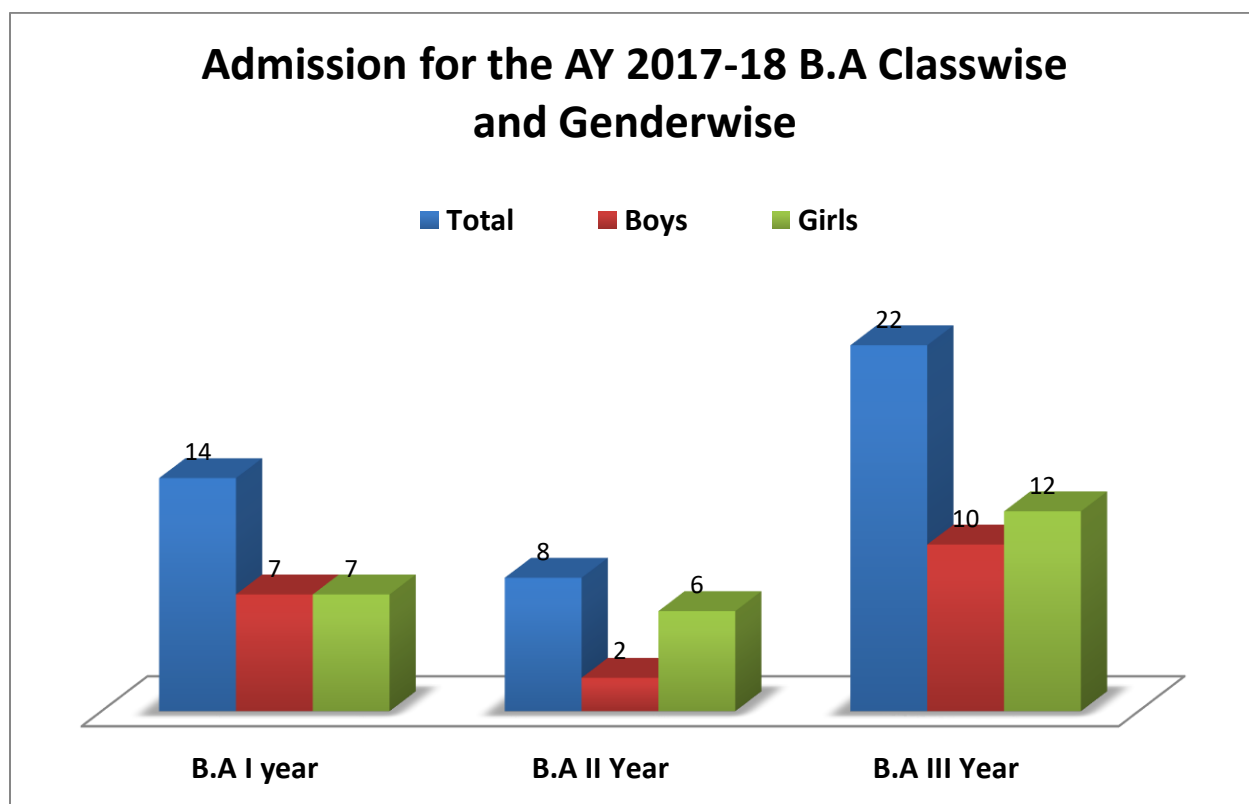

H.K.E Society's  
S.S.Margol College of Arts, Science & Commerce, Shahabad

Admission for the AY 2017-18 Coursewise and Classwise

	<b>B.A</b>	<b>B.Sc</b>	<b>B.Com</b>
<b>I year</b>	14	43	51
<b>II year</b>	8	25	52
<b>III year</b>	22	31	60
<b>Total</b>	<b>44</b>	<b>99</b>	<b>163</b>

**Admission for the AY 2017-18 Coursewise  
and Classwise**

H.K.E Society's  
S.S.Margol College of Arts, Science & Commerce, Shahabad

Admission for the AY 2017-18 B.A Classwise and Genderwise

	B.A I year	B.A II year	B.A III year	Total
Boys	7	2	10	19
Girls	7	6	12	25
Total	14	8	22	44