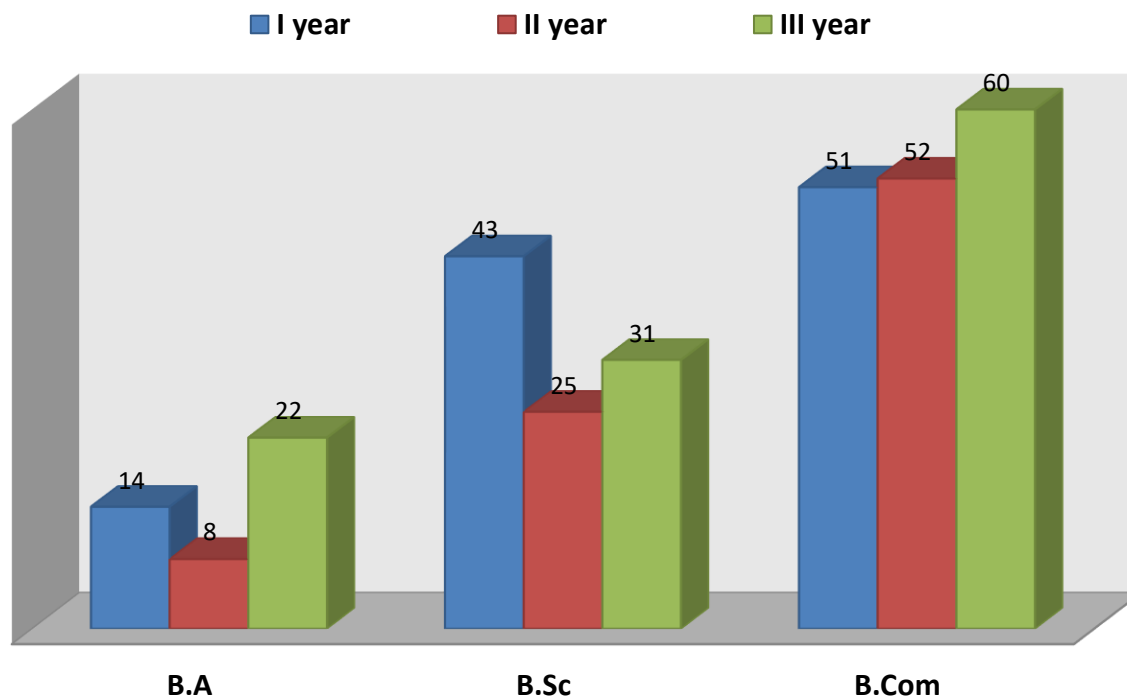

H.K.E Society's  
S.S.Margol College of Arts, Science & Commerce, Shahabad

Admission for the AY 2017-18 Coursewise and Classwise

	<b>B.A</b>	<b>B.Sc</b>	<b>B.Com</b>
<b>I year</b>	14	43	51
<b>II year</b>	8	25	52
<b>III year</b>	22	31	60
<b>Total</b>	<b>44</b>	<b>99</b>	<b>163</b>

**Admission for the AY 2017-18 Coursewise  
and Classwise**

H.K.E Society's  
S.S.Margol College of Arts, Science & Commerce, Shahabad

Admission for the AY 2017-18 B.A Classwise and Genderwise

	B.A I year	B.A II year	B.A III year	Total
Boys	7	2	10	19
Girls	7	6	12	25
Total	14	8	22	44