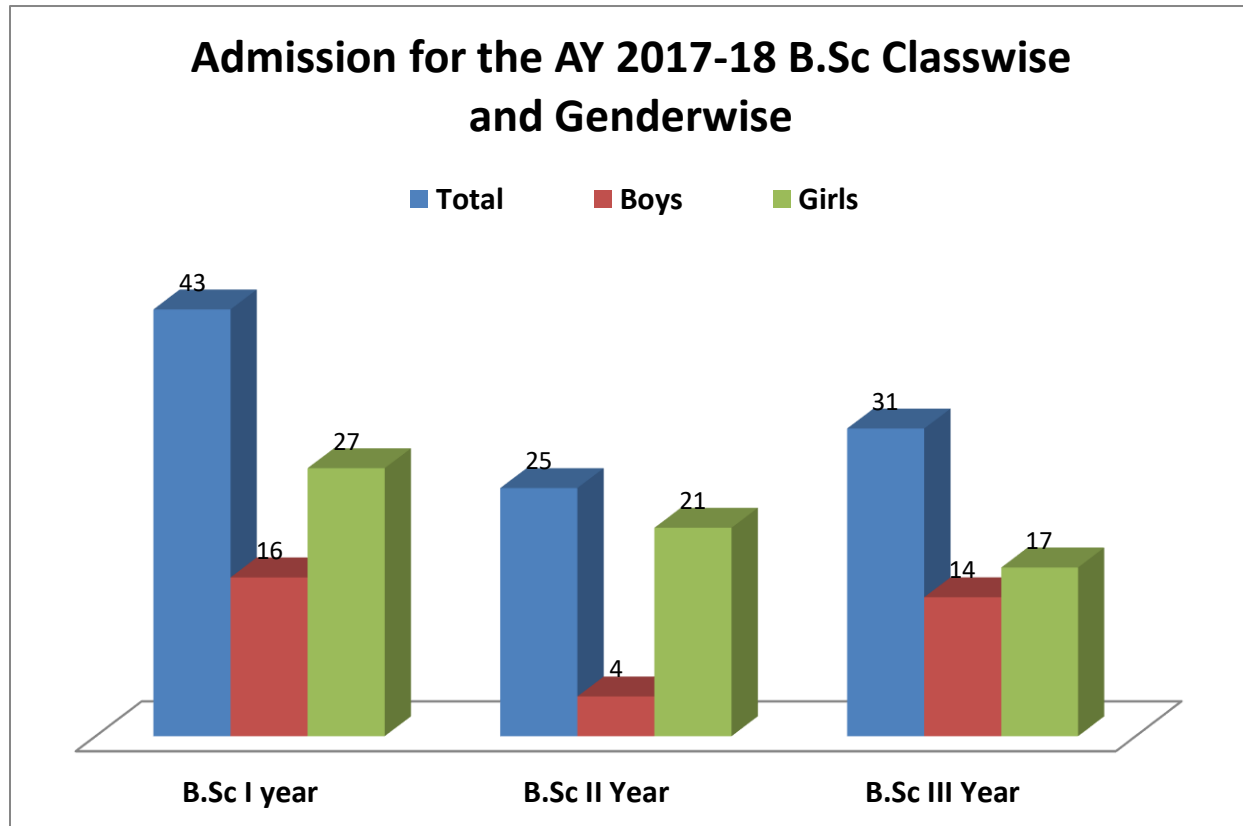

H.K.E Society's
S.S.Margol College of Arts, Science & Commerce, Shahabad

Admission for the AY 2017-18 B.Sc Classwise and Genderwise

	B.Sc I year	B.Sc II year	B.Sc III year	Total
Boys	16	4	14	34
Girls	27	21	17	65
Total	43	25	31	99