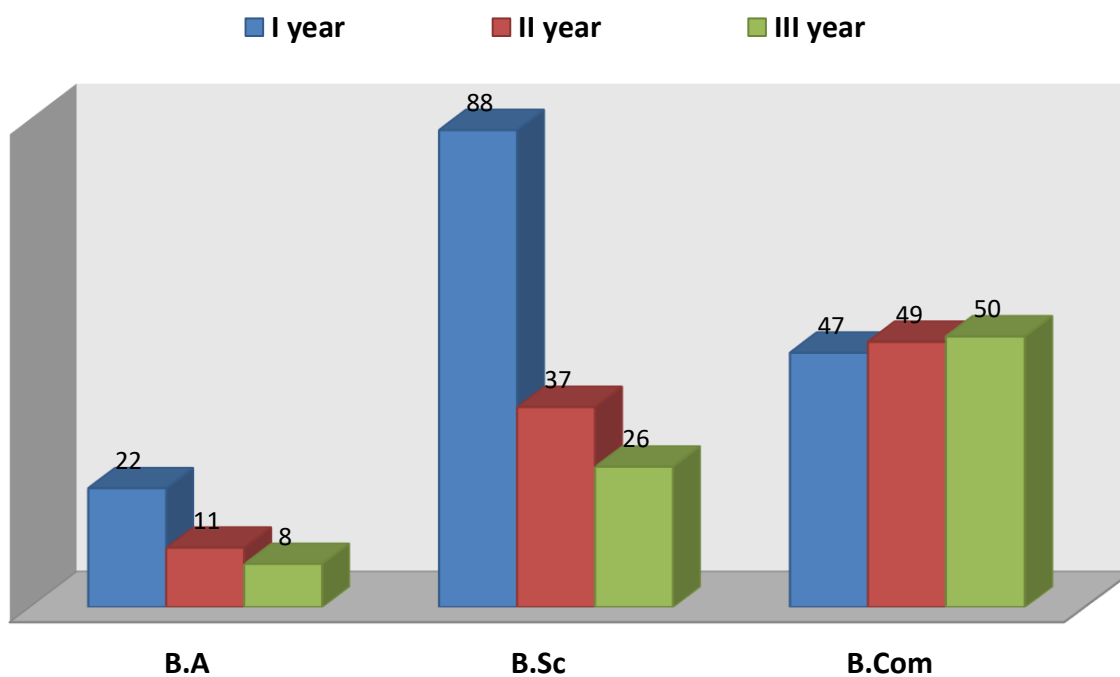

H.K.E Society's
S.S.Margol College of Arts, Science & Commerce, Shahabad

Admission for the AY 2018-19 Coursewise and Classwise

	B.A	B.Sc	B.Com
I year	22	88	47
II year	11	37	49
III year	8	26	50
Total	41	151	146

**Admission for the AY 2018-19 Coursewise
and Classwise**

H.K.E Society's
S.S.Margol College of Arts, Science & Commerce, Shahabad

Admission for the AY 2018-19 B.A Classwise and Genderwise

	B.A I year	B.A II year	B.A III year	Total
Boys	12	6	2	20
Girls	10	5	6	21
Total	22	11	8	41