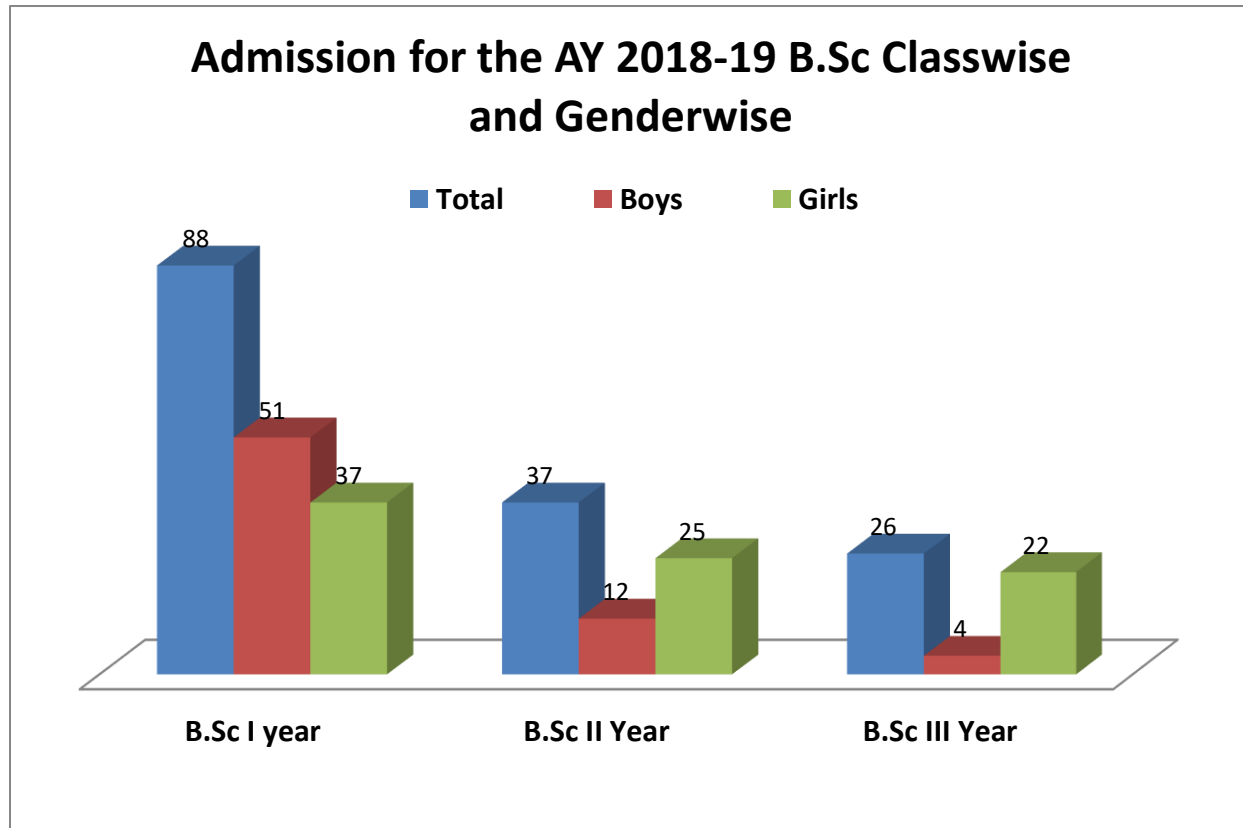

H.K.E Society's
S.S.Margol College of Arts, Science & Commerce, Shahabad

Admission for the AY 2018-19 B.Sc Classwise and Genderwise

	B.Sc I year	B.Sc II year	B.Sc III year	Total
Boys	51	12	4	67
Girls	37	25	22	84
Total	88	37	26	151