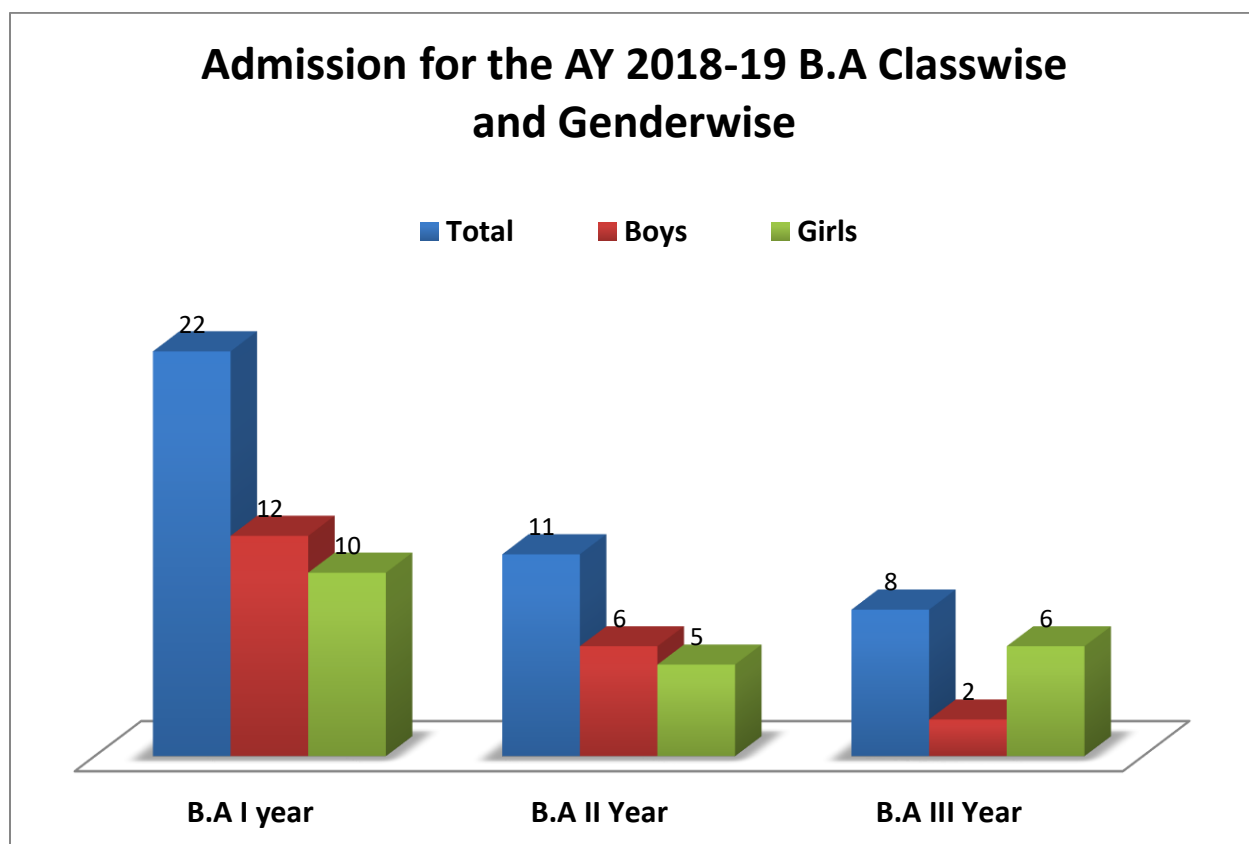

H.K.E Society's
S.S.Margol College of Arts, Science & Commerce, Shahabad

Admission for the AY 2018-19 Coursewise and Classwise

	B.A	B.Sc	B.Com
I year	22	88	47
II year	11	37	49
III year	8	26	50
Total	41	151	146

**Admission for the AY 2018-19 Coursewise
and Classwise**

H.K.E Society's
S.S.Margol College of Arts, Science & Commerce, Shahabad

Admission for the AY 2018-19 B.A Classwise and Genderwise

	B.A I year	B.A II year	B.A III year	Total
Boys	12	6	2	20
Girls	10	5	6	21
Total	22	11	8	41