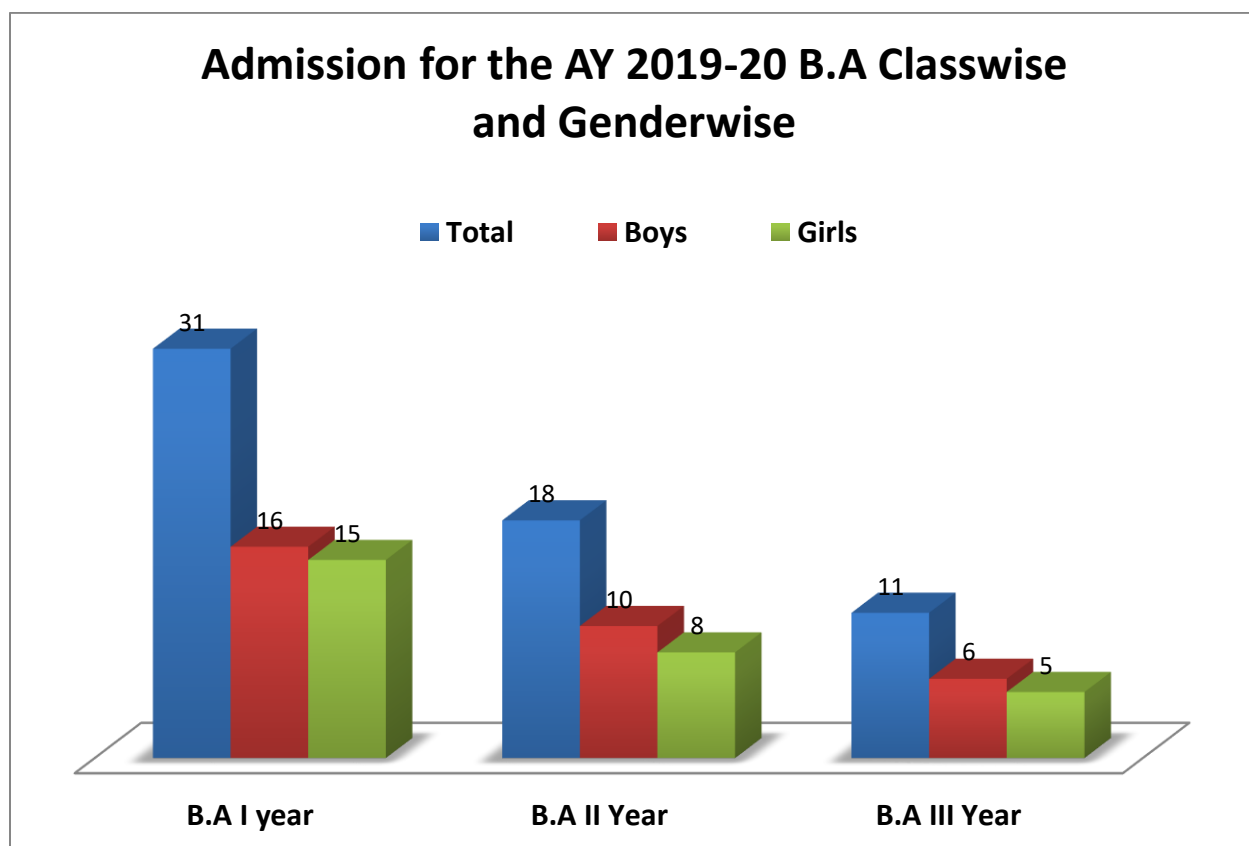

H.K.E Society's
S.S.Margol College of Arts, Science & Commerce, Shahabad

Admission for the AY 2019-20 Coursewise and Classwise

	B.A	B.Sc	B.Com
I year	31	70	105
II year	18	81	46
III year	11	37	46
Total	60	188	197

**Admission for the AY 2019-20 Coursewise
and Classwise**

H.K.E Society's
S.S.Margol College of Arts, Science & Commerce, Shahabad

Admission for the AY 2019-20 B.A Classwise and Genderwise

	B.A I year	B.A II year	B.A III year	Total
Boys	16	10	6	32
Girls	15	8	5	28
Total	31	18	11	60