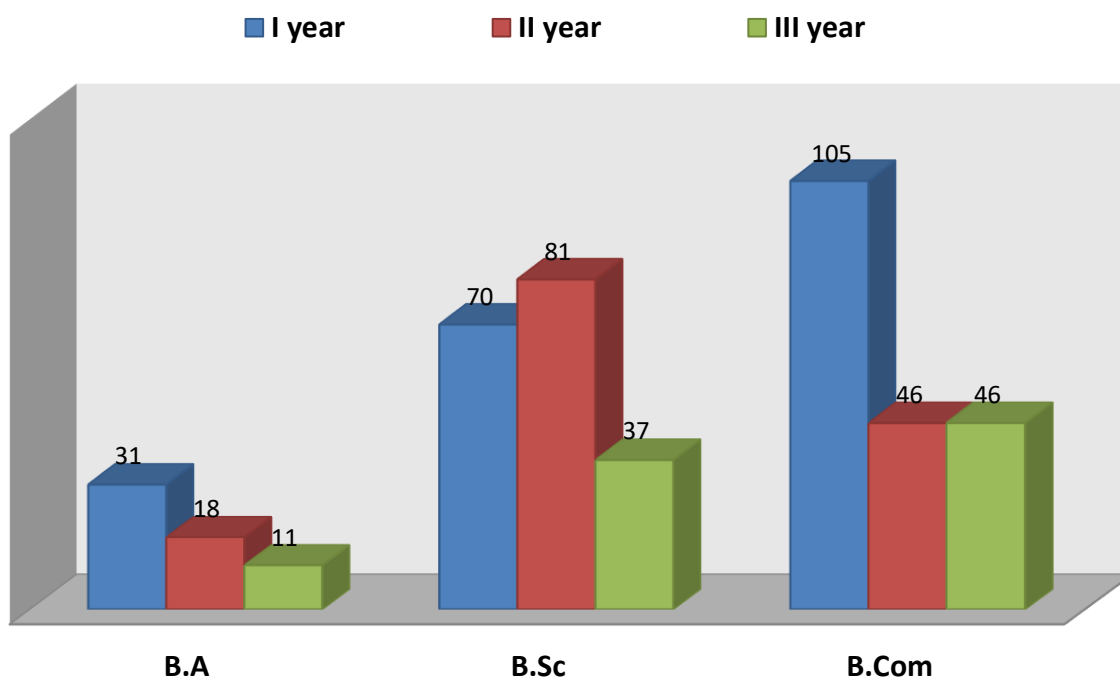

H.K.E Society's
S.S.Margol College of Arts, Science & Commerce, Shahabad

Admission for the AY 2019-20 Coursewise and Classwise

	B.A	B.Sc	B.Com
I year	31	70	105
II year	18	81	46
III year	11	37	46
Total	60	188	197

**Admission for the AY 2019-20 Coursewise
and Classwise**

H.K.E Society's
S.S.Margol College of Arts, Science & Commerce, Shahabad

Admission for the AY 2019-20 B.A Classwise and Genderwise

	B.A I year	B.A II year	B.A III year	Total
Boys	16	10	6	32
Girls	15	8	5	28
Total	31	18	11	60