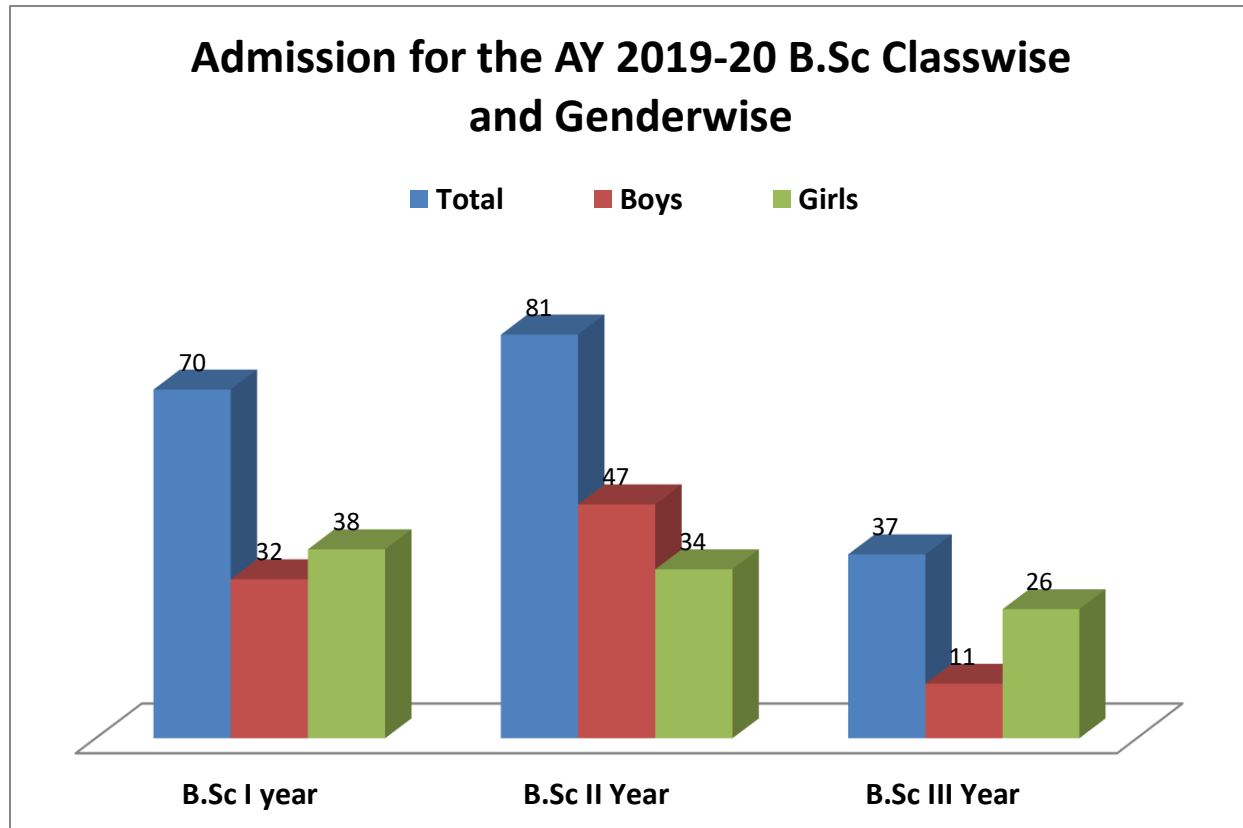

H.K.E Society's
S.S.Margol College of Arts, Science & Commerce, Shahabad

Admission for the AY 2019-20 B.Sc Classwise and Genderwise

	B.Sc I year	B.Sc II year	B.Sc III year	Total
Boys	32	47	11	90
Girls	38	34	26	98
Total	70	81	37	188