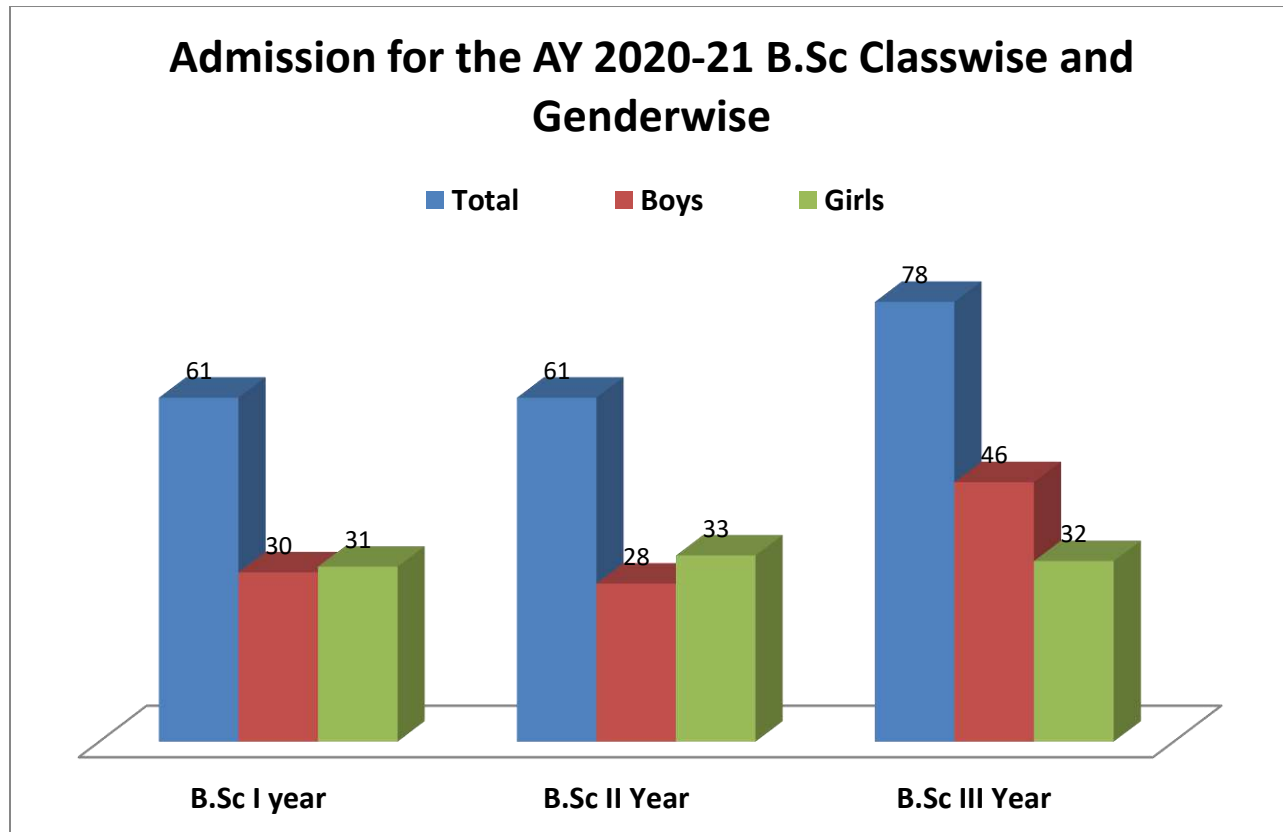

H.K.E Society's
S.S.Margol College of Arts, Science & Commerce, Shahabad

Admission for the AY 2020-21 B.Sc Classwise and Genderwise

	B.Sc I year	B.Sc II year	B.Sc III year	Total
Boys	30	28	46	104
Girls	31	33	32	96
Total	61	61	78	200