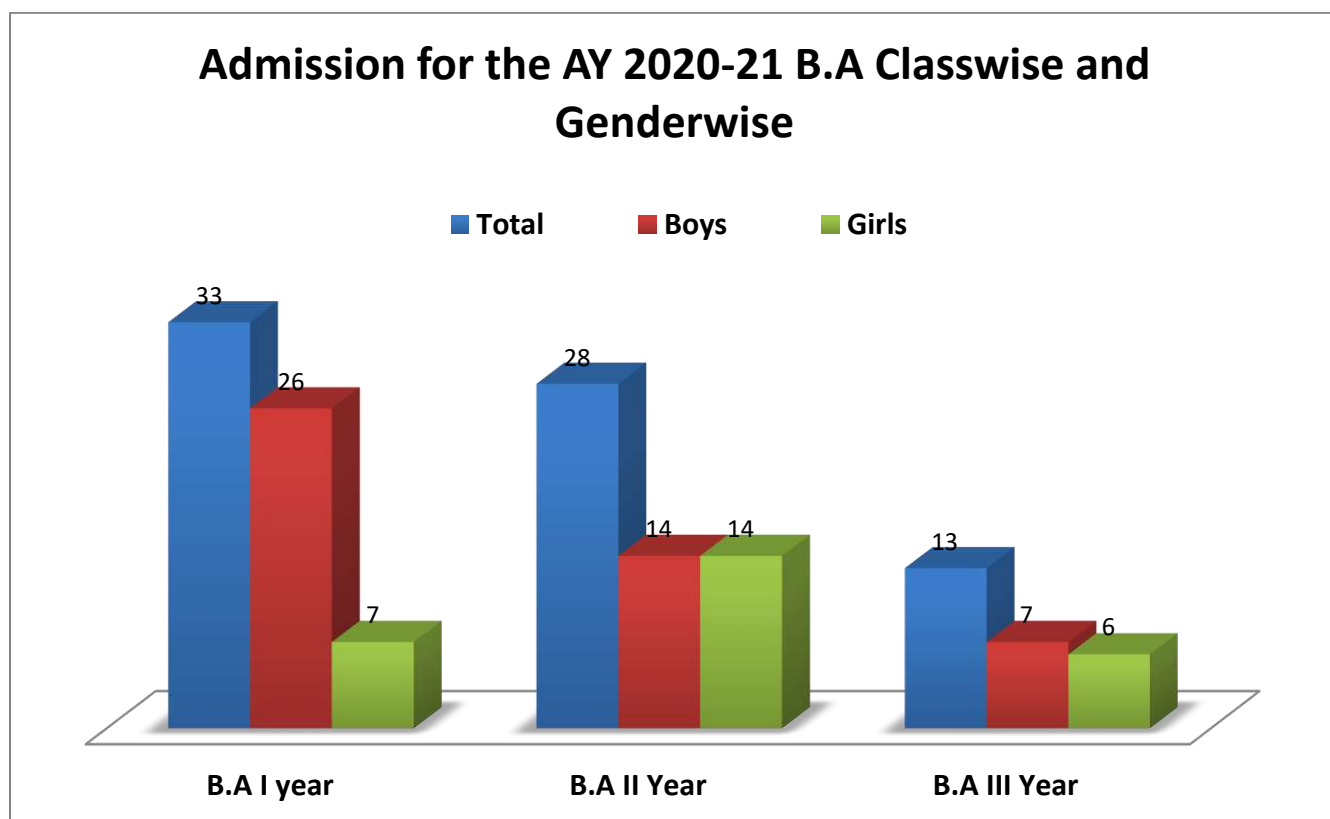

H.K.E Society's  
S.S.Margol College of Arts, Science & Commerce, Shahabad

Admission for the AY 2020-21 Coursewise and Classwise

	<b>B.A</b>	<b>B.Sc</b>	<b>B.Com</b>
<b>I year</b>	33	61	86
<b>II year</b>	28	61	99
<b>III year</b>	13	78	41
<b>Total</b>	<b>74</b>	<b>200</b>	<b>226</b>

**Admission for the AY 2020-21 Coursewise and Classwise**

H.K.E Society's  
S.S.Margol College of Arts, Science & Commerce, Shahabad

Admission for the AY 2020-21 B.A Classwise and Genderwise

	B.A I year	B.A II year	B.A III year	Total
Boys	26	14	7	47
Girls	7	14	6	27
Total	33	28	13	74