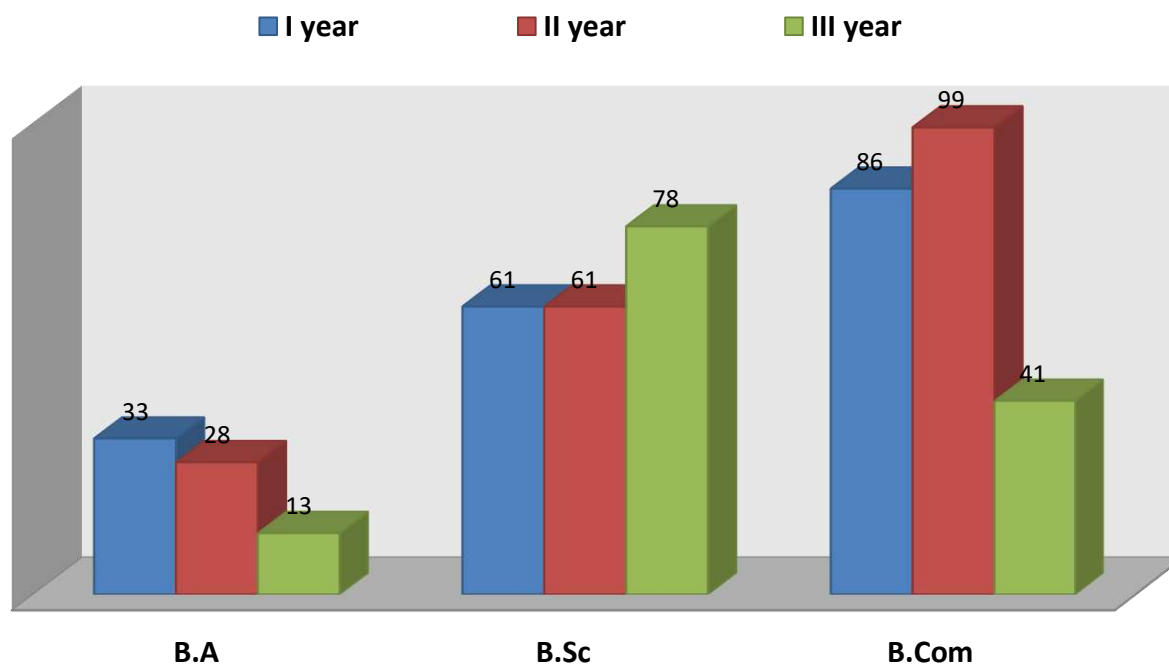

H.K.E Society's  
S.S.Margol College of Arts, Science & Commerce, Shahabad

Admission for the AY 2020-21 Coursewise and Classwise

	<b>B.A</b>	<b>B.Sc</b>	<b>B.Com</b>
<b>I year</b>	33	61	86
<b>II year</b>	28	61	99
<b>III year</b>	13	78	41
<b>Total</b>	<b>74</b>	<b>200</b>	<b>226</b>

**Admission for the AY 2020-21 Coursewise and Classwise**

H.K.E Society's  
S.S.Margol College of Arts, Science & Commerce, Shahabad

Admission for the AY 2020-21 B.A Classwise and Genderwise

	B.A I year	B.A II year	B.A III year	Total
Boys	26	14	7	47
Girls	7	14	6	27
Total	33	28	13	74