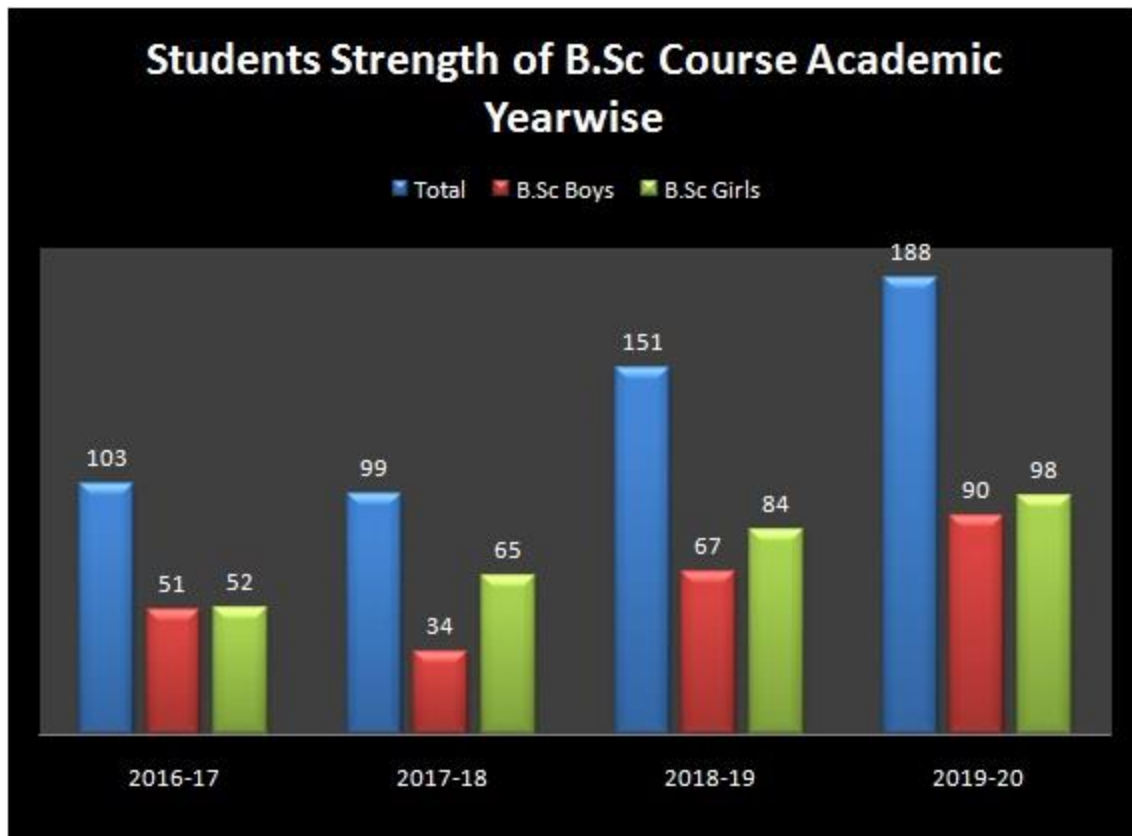

H.K.E Society's
S.S.Margol College of Arts, Science & Commerce, Shahabad

Admission Analysis from AY 2016-17 to 2019-20

Admission Analysis for B.A Course

Academic Year	Total	B.A	
		Boys	Girls
2016-17	58	20	38
2017-18	44	19	25
2018-19	41	20	21
2019-20	60	32	28

Admission Analysis for B.Sc Course

Academic Year	Total	B.Sc	
		Boys	Girls
2016-17	103	51	52
2017-18	99	34	65
2018-19	151	67	84
2019-20	188	90	98

Admission Analysis for B.Com Course

Academic Year	Total	B.Com	
		Boys	Girls
2016-17	167	76	91
2017-18	163	78	85
2018-19	146	63	83
2019-20	197	102	95