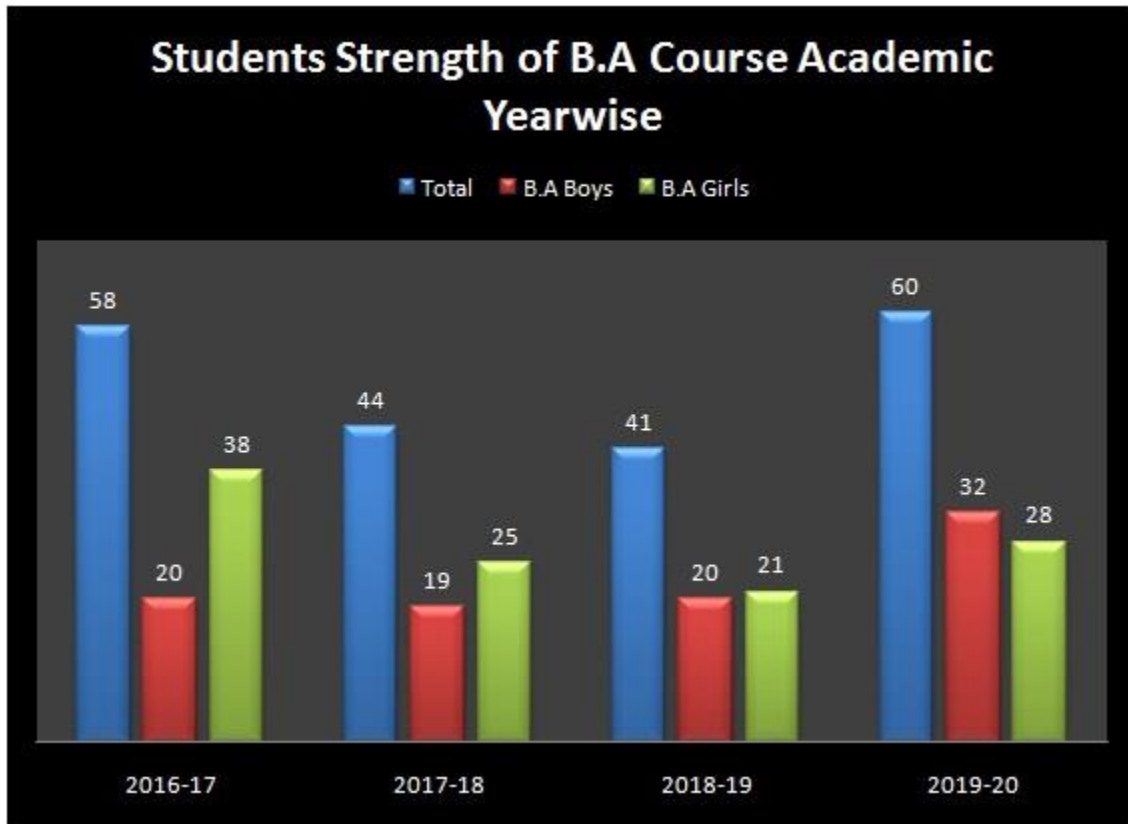

H.K.E Society's
S.S.Margol College of Arts, Science & Commerce, Shahabad

Admission Analysis from AY 2016-17 to 2019-20

Admission Analysis for B.A Course

Academic Year	Total	B.A	
		Boys	Girls
2016-17	58	20	38
2017-18	44	19	25
2018-19	41	20	21
2019-20	60	32	28