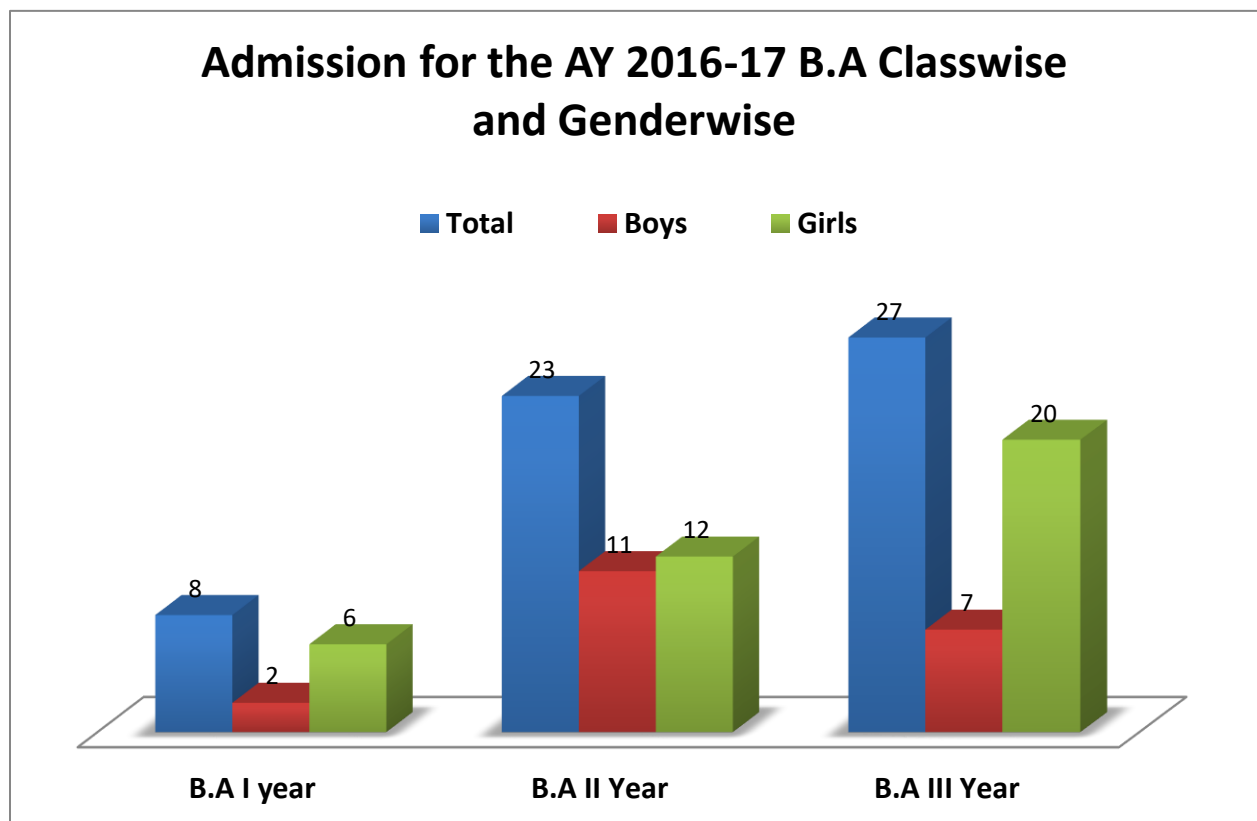

H.K.E Society's
S.S.Margol College of Arts, Science & Commerce, Shahabad

Admission for the AY 2016-17 Coursewise and Classwise

	B.A	B.Sc	B.Com
I year	8	28	55
II year	23	32	60
III year	27	43	52
Total	58	103	167

**Admission for the AY 2016-17 Coursewise
and Classwise**

H.K.E Society's
S.S.Margol College of Arts, Science & Commerce, Shahabad

Admission for the AY 2016-17 B.A Classwise and Genderwise

	B.A I year	B.A II year	B.A III year	Total
Boys	2	11	7	20
Girls	6	12	20	38
Total	8	23	27	58