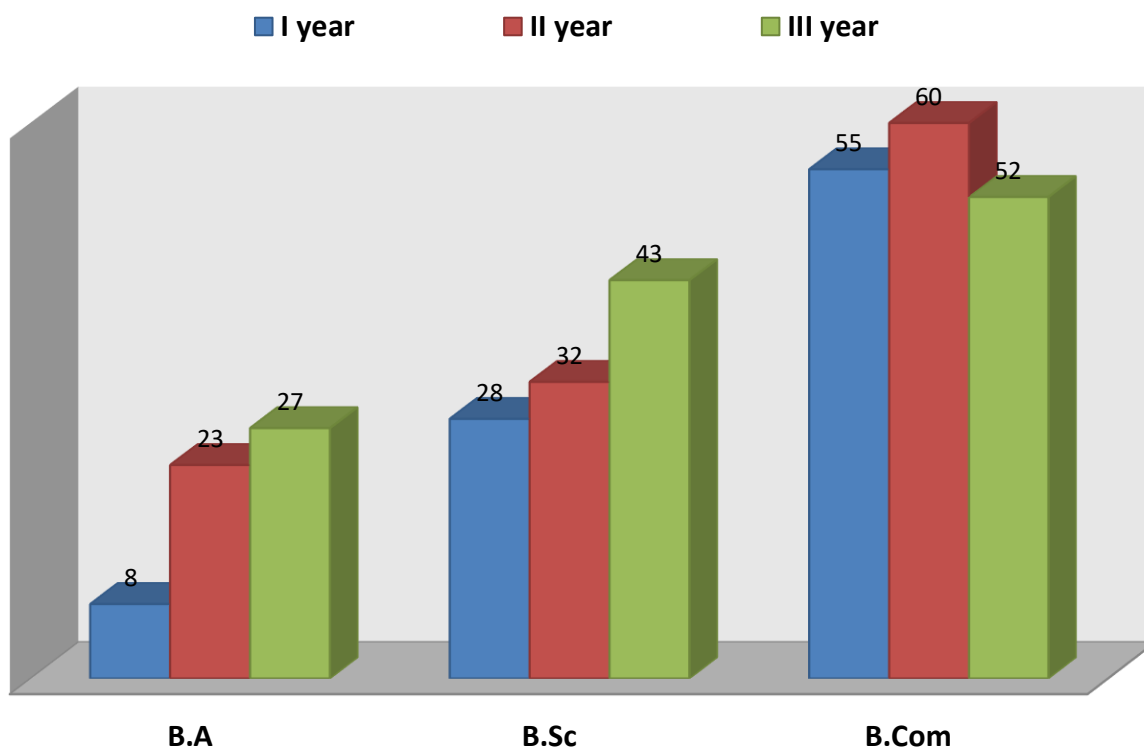

H.K.E Society's
S.S.Margol College of Arts, Science & Commerce, Shahabad

Admission for the AY 2016-17 Coursewise and Classwise

	B.A	B.Sc	B.Com
I year	8	28	55
II year	23	32	60
III year	27	43	52
Total	58	103	167

**Admission for the AY 2016-17 Coursewise
and Classwise**

H.K.E Society's
S.S.Margol College of Arts, Science & Commerce, Shahabad

Admission for the AY 2016-17 B.A Classwise and Genderwise

	B.A I year	B.A II year	B.A III year	Total
Boys	2	11	7	20
Girls	6	12	20	38
Total	8	23	27	58