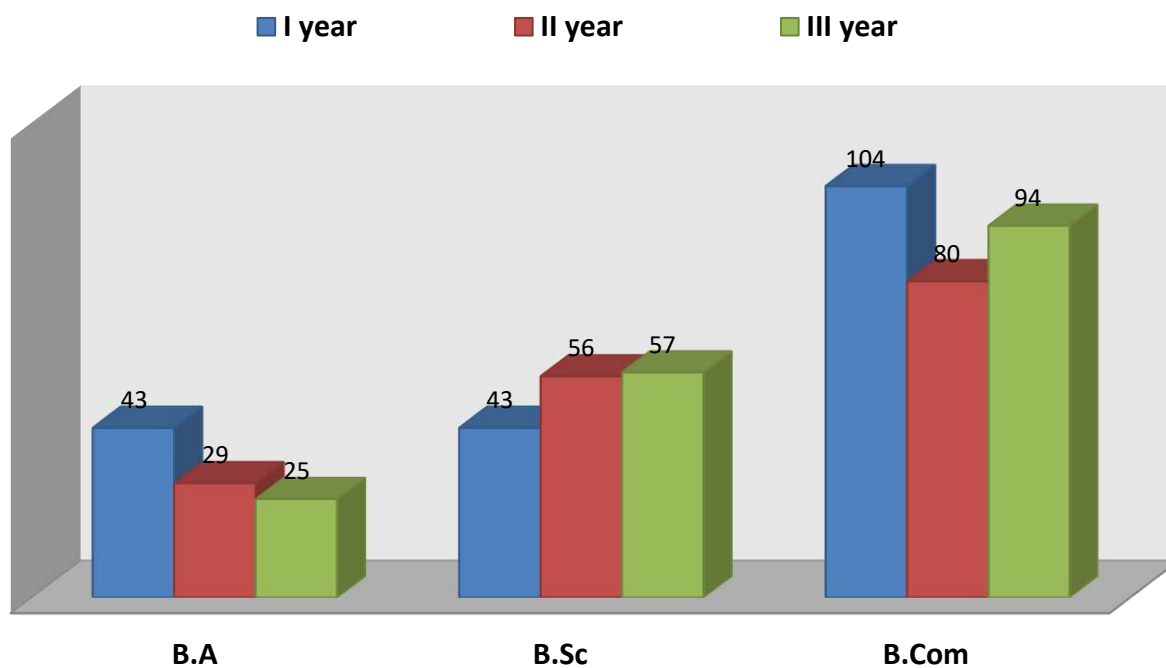

H.K.E Society's
S.S.Margol College of Arts, Science & Commerce, Shahabad

Admission for the AY 2021-22 Coursewise and Classwise

	B.A	B.Sc	B.Com
I year	43	43	104
II year	29	56	80
III year	25	57	94
Total	97	156	278

Admission for the AY 2021-22 Coursewise and Classwise

H.K.E Society's
S.S.Margol College of Arts, Science & Commerce, Shahabad

Admission for the AY 2021-22 B.A Classwise and Genderwise

	B.A I year	B.A II year	B.A III year	Total
Boys	25	22	11	58
Girls	18	7	14	39
Total	43	29	25	97