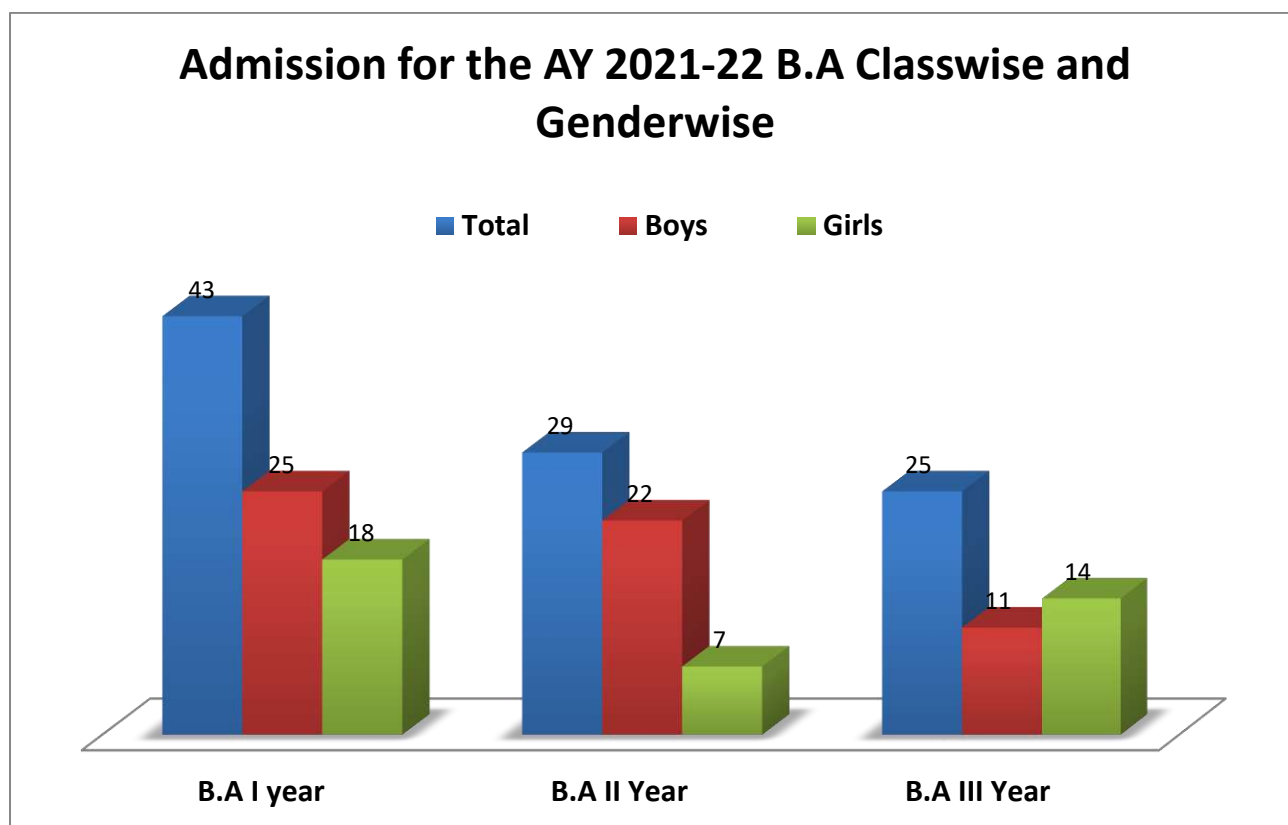

H.K.E Society's
S.S.Margol College of Arts, Science & Commerce, Shahabad

Admission for the AY 2021-22 Coursewise and Classwise

	B.A	B.Sc	B.Com
I year	43	43	104
II year	29	56	80
III year	25	57	94
Total	97	156	278

Admission for the AY 2021-22 Coursewise and Classwise

H.K.E Society's
S.S.Margol College of Arts, Science & Commerce, Shahabad

Admission for the AY 2021-22 B.A Classwise and Genderwise

	B.A I year	B.A II year	B.A III year	Total
Boys	25	22	11	58
Girls	18	7	14	39
Total	43	29	25	97