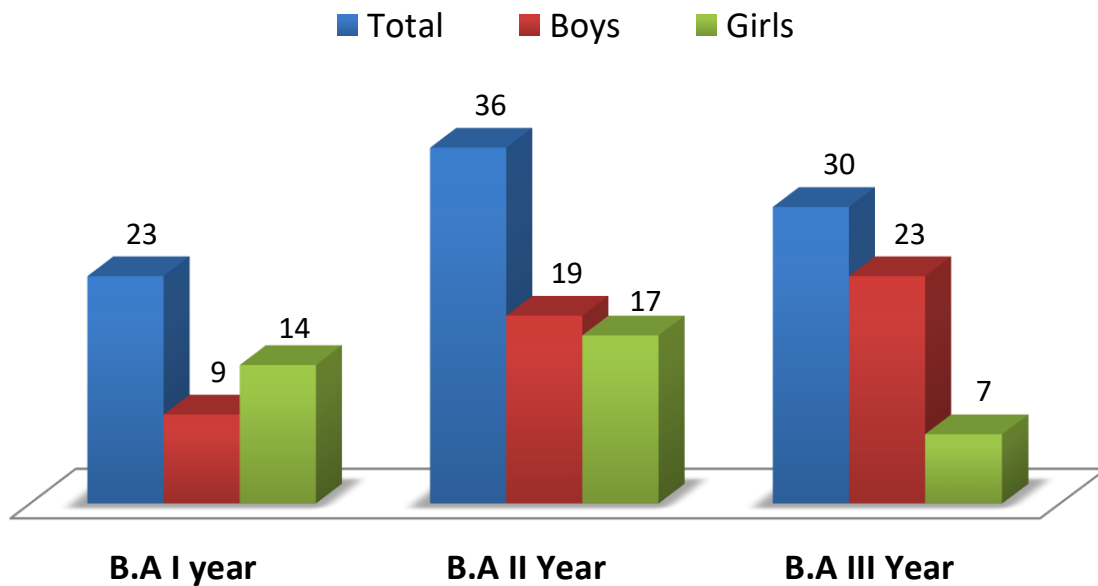

### Admission: Course wise and Class wise for the AY 2022-23

	B.A	B.Sc	B.Com	Total
I year	23	26	72	121
II year	36	40	100	176
III year	30	52	79	161
Total	89	118	251	458

### **Admission Coursewise and Classwise for the AY 2022-23**

**Admission: B.A Course- Class wise & Gender wise Report**  
**for the AY 2022-23**

	B.A I year	B.A II year	B.A III year	Total
Boys	09	19	23	51
Girls	14	17	07	38
Total	23	36	30	89

***B.A Course Admission for the AY 2022-23***  
***Class wise & Gender wise***

**Admission: B.Sc Course- Class wise & Gender wise Report**  
**for the AY 2022-23**

	B.Sc I year	B.Sc II year	B.Sc III year	Total
Boys	09	20	25	54
Girls	17	20	27	64
Total	26	40	52	118