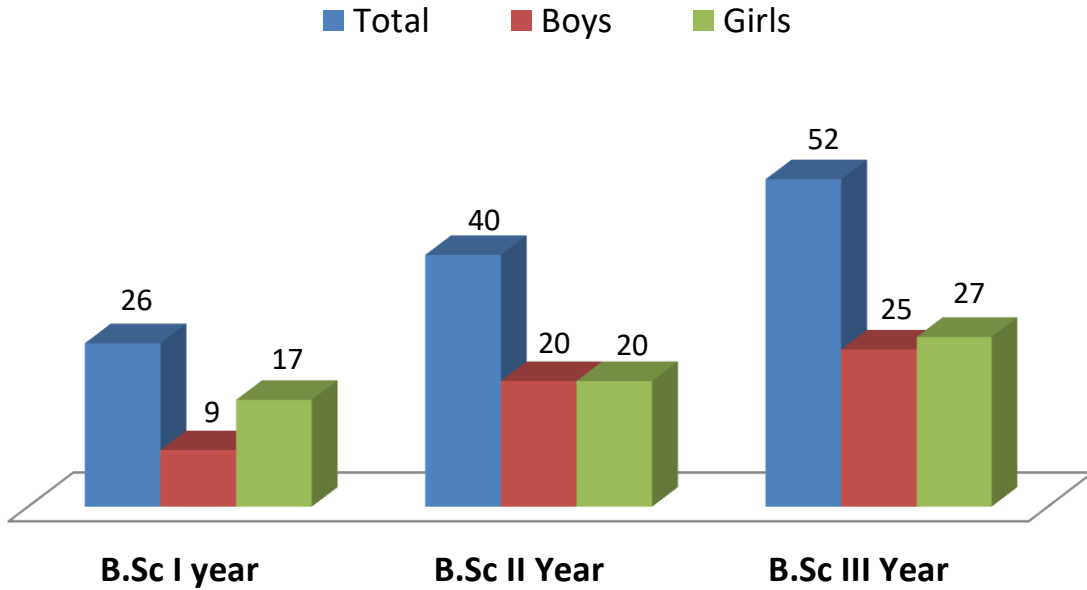

Admission: B.Sc Course- Class wise & Gender wise Report
for the AY 2022-23

	B.Sc I year	B.Sc II year	B.Sc III year	Total
Boys	09	20	25	54
Girls	17	20	27	64
Total	26	40	52	118

B.Sc Course Admission for the AY 2022-23
Class wise & Gender wise