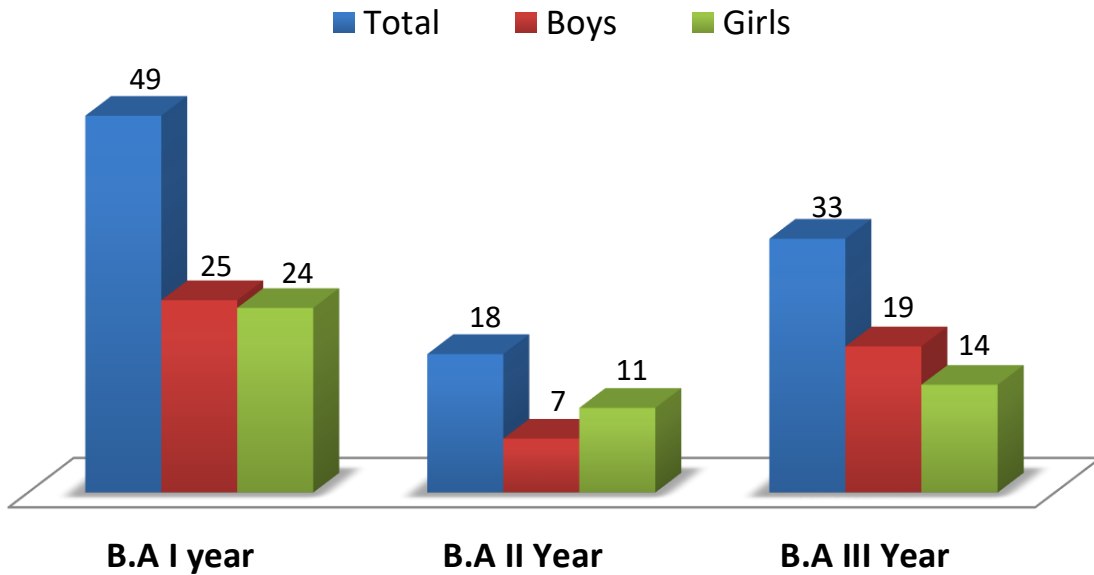

Admission: Course wise and Class wise for the AY 2023-24

	B.A	B.Sc	B.Com	Total
I year	49	60	90	199
II year	18	19	62	99
III year	33	39	95	167
Total	100	118	247	465

Admission Coursewise and Classwise for the AY 2023-24

Admission: B.A Course- Class wise & Gender wise Report
for the AY 2023-24

	B.A I year	B.A II year	B.A III year	Total
Boys	25	07	19	51
Girls	24	11	14	49
Total	49	18	33	100

B.A Course Admission for the AY 2023-24
Class wise & Gender wise