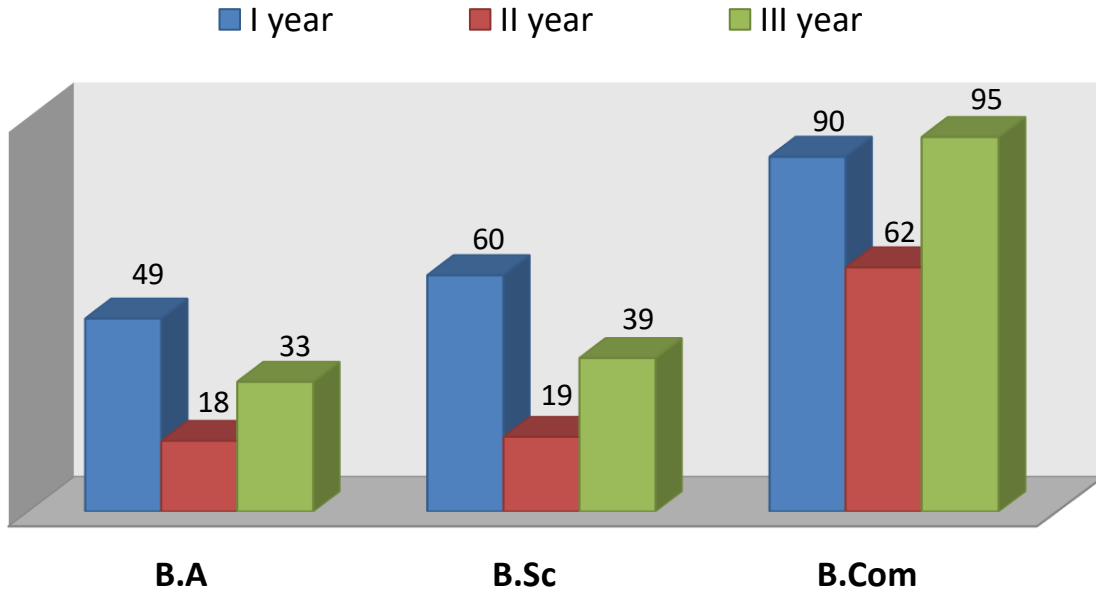

Admission: Course wise and Class wise for the AY 2023-24

	B.A	B.Sc	B.Com	Total
I year	49	60	90	199
II year	18	19	62	99
III year	33	39	95	167
Total	100	118	247	465

Admission Coursewise and Classwise for the AY 2023-24