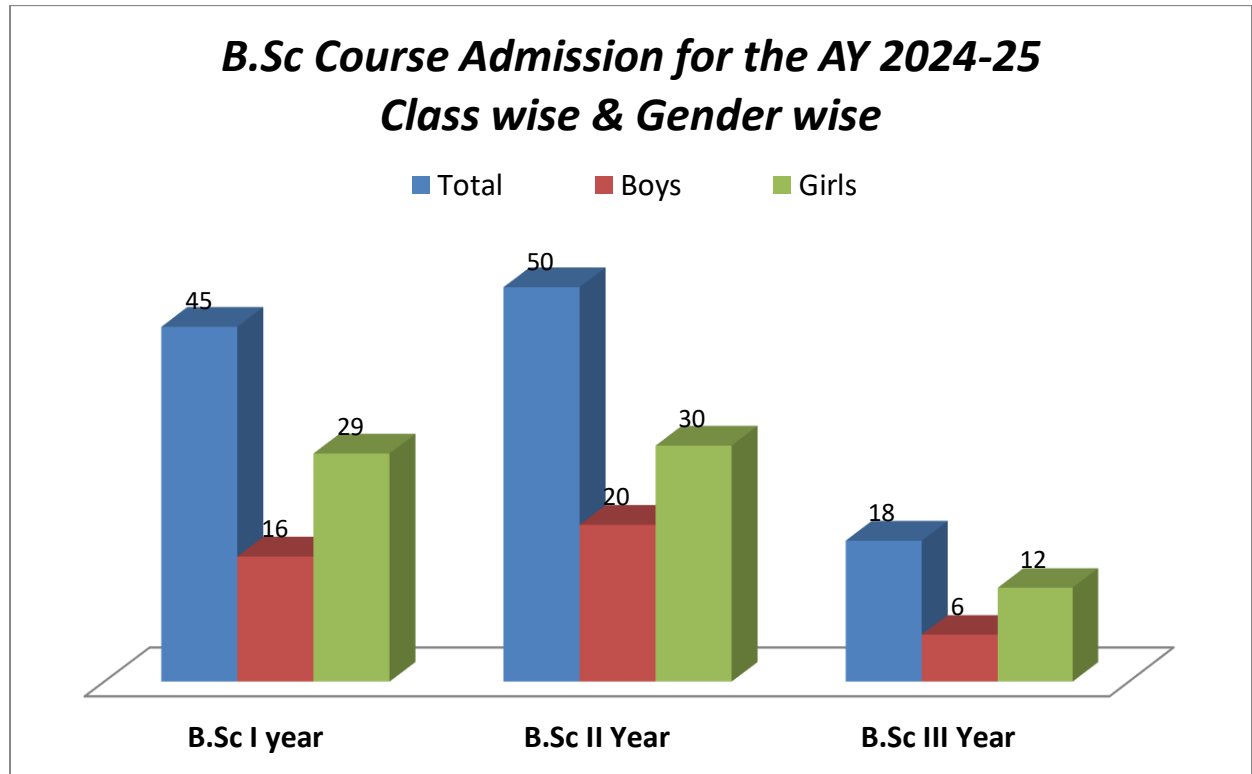

ಹೈದರಾಬಾದ ಕರ್ನಾಟಕ ಶಿಕ್ಷಣ ಸಂಸ್ಥೆಯ
**ಎಸ್. ಎಸ್. ಮರಗೋಳ ಕಲಾ, ವಿಜ್ಞಾನ
ಮತ್ತು ವಾಣಿಜ್ಯ ಮಹಾವಿದ್ಯಾಲಯ**
ಶಹಾಬಾದ - 585 228 - ಜಿ. ಕಲಬುರಗಿ
(ಗುಲಬರ್ಗಾ ವಿಶ್ವವಿದ್ಯಾಲಯದ ಸಂಲಗ್ನತೆ ಪಡೆದ)
ನ್ಯಾಕ ಬಿ ಗ್ರೇಡ್ ಮಾನ್ಯತೆ

Hyderabad Karnataka Education Society's
**S. S. Margol College of Arts,
Science & Commerce**
SHAHABAD - 585 228 - Dist. Kalaburagi
(Affiliated to Gulbarga University, Kalaburagi)
NAAC ACCREDITED – B COLLEGE

Admission: B.Sc Course- Class wise & Gender wise Report
for the AY 2024-25

	B.Sc I year	B.Sc II year	B.Sc III year	Total
Boys	16	20	06	42
Girls	29	30	12	71
Total	45	50	18	113