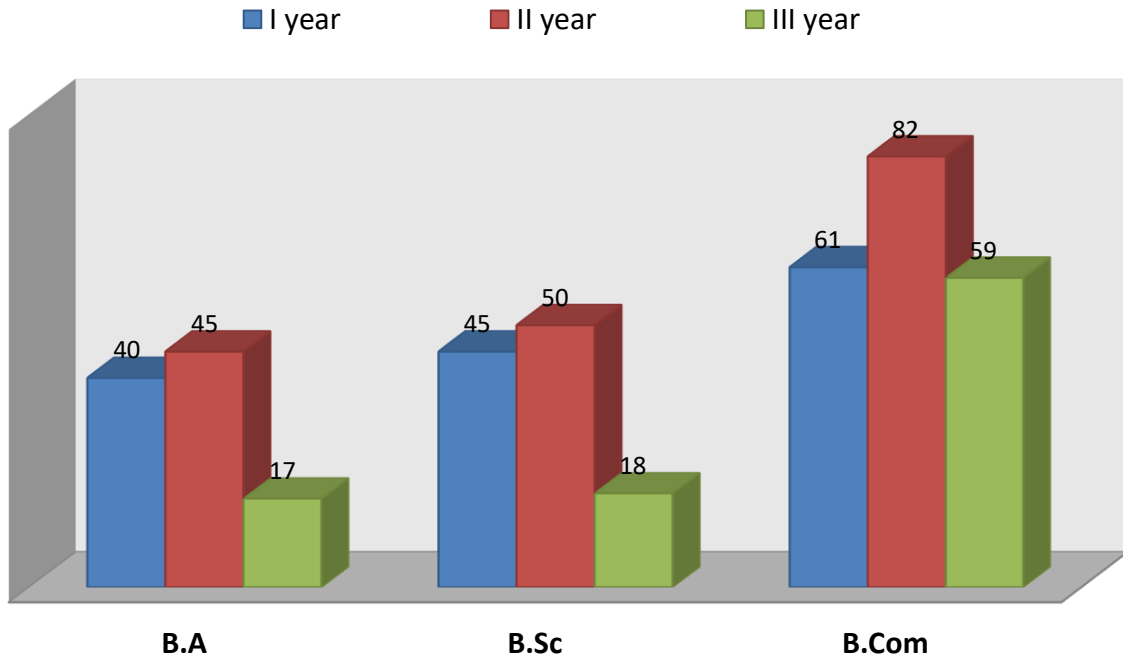

ಹೈದರಾಬಾದ ಕರ್ನಾಟಕ ಶಿಕ್ಷಣ ಸಂಸ್ಥೆಯ
**ಎಸ್. ಎಸ್. ಮರಗೋಳ ಕಲಾ, ವಿಜ್ಞಾನ
ಮತ್ತು ವಾಣಿಜ್ಯ ಮಹಾವಿದ್ಯಾಲಯ**
ಶಹಾಬಾದ - 585 228 - ಜಿ. ಕಲಬುರಗಿ
(ಗುಲಬರ್ಗಾ ವಿಶ್ವವಿದ್ಯಾಲಯದ ಸಂಲಗ್ನತೆ ಪಡೆದ)
ನ್ಯಾಕ ಜಿ ಗ್ರೇಡ್ ಮಾನ್ಯತೆ

Hyderabad Karnataka Education Society's
**S. S. Margol College of Arts,
Science & Commerce**
SHAHABAD - 585 228 - Dist. Kalaburagi
(Affiliated to Gulbarga University, Kalaburagi)
NAAC ACCREDITED – B COLLEGE

Admission: Course wise and Class wise for the AY 2024-25

	B.A	B.Sc	B.Com	Total
I year	40	45	61	146
II year	45	50	82	177
III year	17	18	59	94
Total	102	113	202	417

Admission Coursewise and Classwise for the AY 2024-25