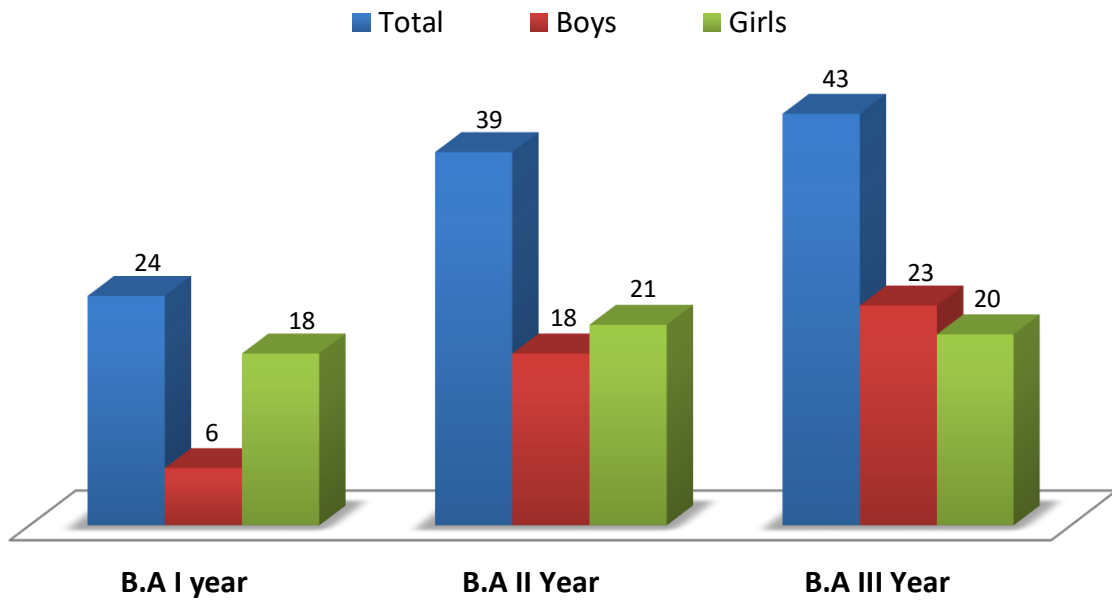

Admission: Course wise and Class wise for the AY 2025-26

	B.A	B.Sc	B.Com	Total
I year	24	60	51	135
II year	39	42	58	139
III year	43	47	81	171
Total	106	149	190	445

Admission Coursewise and Classwise for the AY 2025-26

Admission: B.A Course- Class wise & Gender wise Report
for the AY 2025-26

	B.A I year	B.A II year	B.A III year	Total
Boys	06	18	23	47
Girls	18	21	20	59
Total	24	39	43	106

B.A Course Admission for the AY 2025-26
Class wise & Gender wise