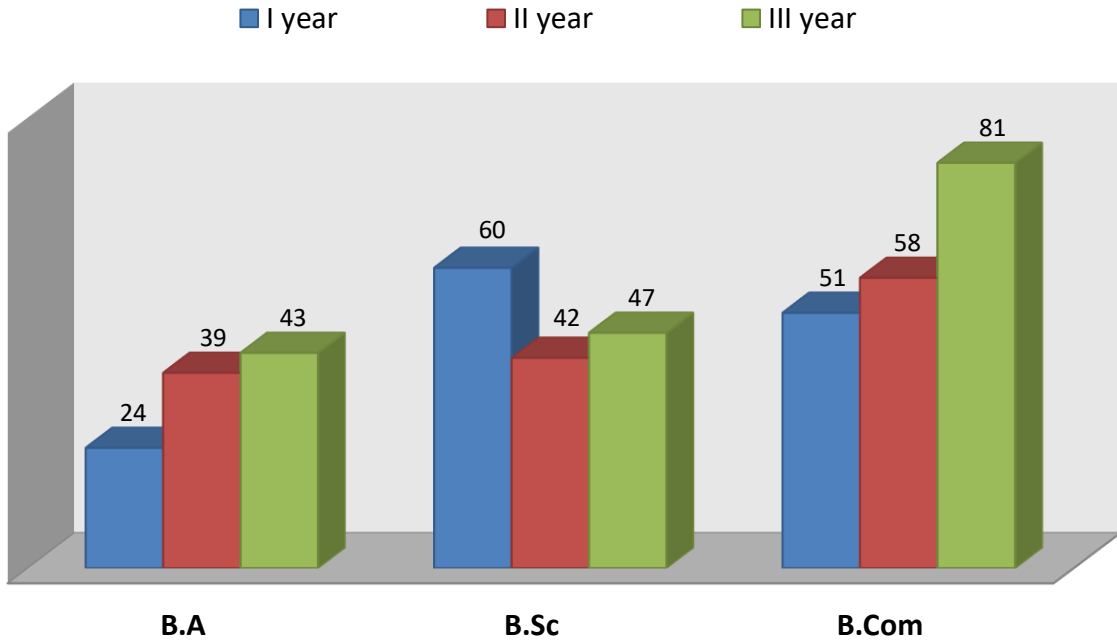

Admission: Course wise and Class wise for the AY 2025-26

	B.A	B.Sc	B.Com	Total
I year	24	60	51	135
II year	39	42	58	139
III year	43	47	81	171
Total	106	149	190	445

Admission Coursewise and Classwise for the AY 2025-26