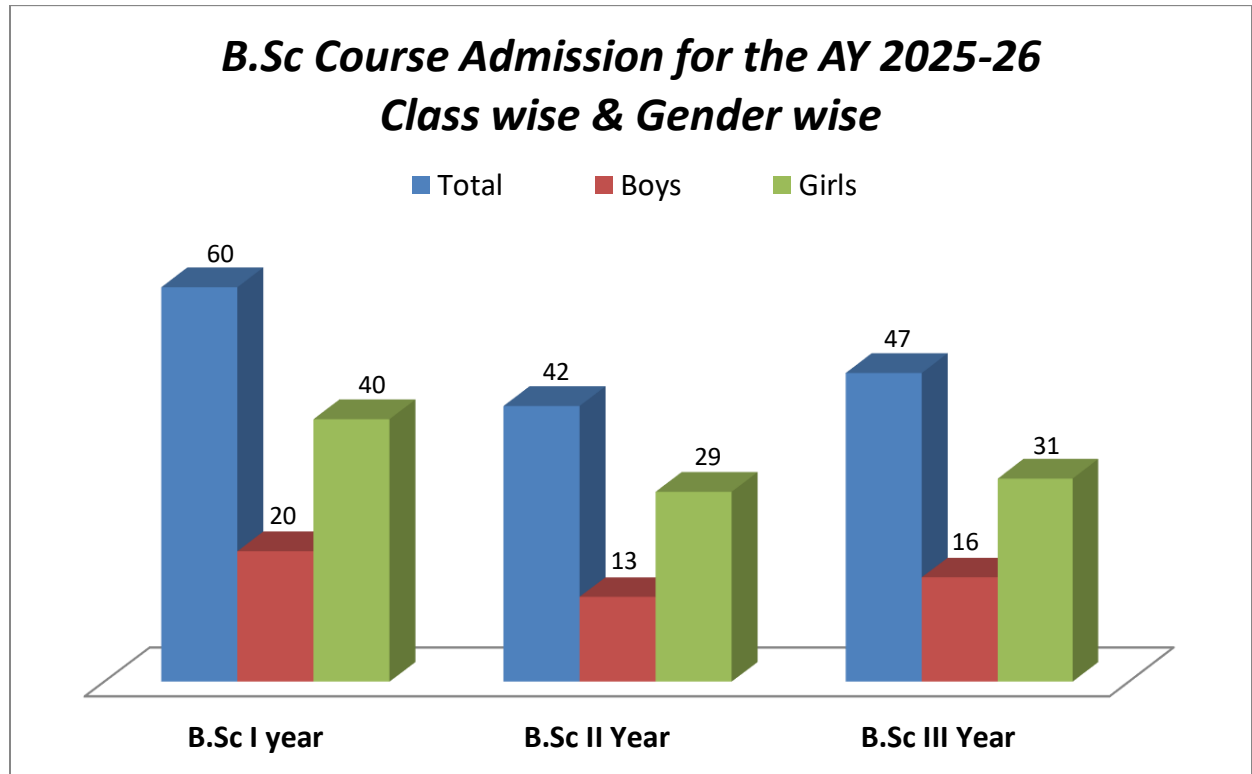

Admission: B.Sc Course- Class wise & Gender wise Report
for the AY 2025-26

	B.Sc I year	B.Sc II year	B.Sc III year	Total
Boys	20	13	16	49
Girls	40	29	31	100
Total	60	42	47	149